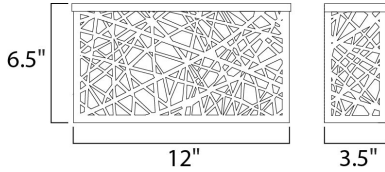

**MEASUREMENTS**

DIMENSION : 12" W x 6.5" H x 3.5" Ext  
 BACK PLATE : 3.25" HCO  
 HANGING WEIGHT : 2.02 lb

**LAMPING**

INPUT VOLTAGE : 120V  
 LUMENS : 1,280 Rated  
 BULB : 4 x 6W LED PCB Integrated , 24W Total  
 BULB INCLUDED : (Integrated)  
 DIMMABLE : Triac CL  
 CRI : 80+ CRI  
 COLOR\_TEMP : 3000K