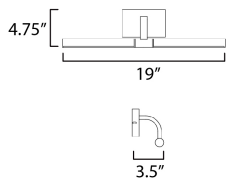

PRODUCT DESCRIPTION

Whether used as vanity lighting or above portraits and shelves, the Mona wall sconces are sure to illuminate a masterpiece. The tubular LED frame rotates to direct the lighting wherever it is needed. The back plate is sized for single gang junction box installs and an additional cover plate is provided for convenience. Available in either a rich burnished Gold plated finish or Matte Black powder coat, these wall lights pair well in both modern and traditional settings.

MEASUREMENTS

DIMENSION : 18.5" W x 4.25" H x 3" Ext
 MAX OAH : 4.75" W x 3" H
 HANGING WEIGHT : 2.42 lb

LAMPING

INPUT VOLTAGE : 120-277V
 LUMENS : 980 Rated (680 Del.)
 BULB : 1 x 14W LED PCB Integrated , 14W Total
 BULB INCLUDED : (Integrated)
 DIMMABLE : ELV or 0-10V
 CRI : 90 CRI
 COLOR_TEMP : 3000K
 LIGHTING_DIRECTION : Directional