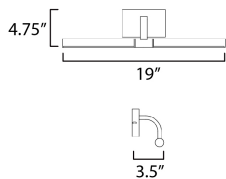

**PRODUCT DESCRIPTION**

Whether used as vanity lighting or above portraits and shelves, the Mona wall sconces are sure to illuminate a masterpiece. The tubular LED frame rotates to direct the lighting wherever it is needed. The back plate is sized for single gang junction box installs and an additional cover plate is provided for convenience. Available in either a rich burnished Gold plated finish or Matte Black powder coat, these wall lights pair well in both modern and traditional settings.

**MEASUREMENTS**

DIMENSION : 18.5" W x 4.25" H x 3" Ext  
 MAX OAH : 4.75" W x 3" H  
 HANGING WEIGHT : 2.42 lb

**LAMPING**

INPUT VOLTAGE : 120-277V  
 LUMENS : 980 Rated (680 Del.)  
 BULB : 1 x 14W LED PCB Integrated , 14W Total  
 BULB INCLUDED : (Integrated)  
 DIMMABLE : ELV or 0-10V  
 CRI : 90 CRI  
 COLOR\_TEMP : 3000K  
 LIGHTING\_DIRECTION : Directional