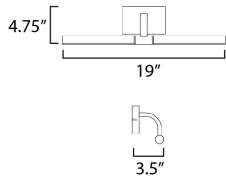

**PRODUCT DESCRIPTION**

Whether used as vanity lighting or above portraits and shelves, the Mona wall sconces are sure to illuminate a masterpiece. The tubular LED frame rotates to direct the lighting wherever it is needed. The back plate is sized for single gang junction box installs and an additional cover plate is provided for convenience. Available in either a rich burnished Gold plated finish or Matte Black powder coat, these wall lights pair well in both modern and traditional settings.

**MEASUREMENTS**

DIMENSION : 18.5" W x 4.25" H x 3" Ext  
 MAX OAH : 4.75" W x 3" H  
 HANGING WEIGHT : 2.42 lb

**LAMPING**

INPUT VOLTAGE : 120-277V  
 LUMENS : 980 Rated (680 Del.)  
 BULB : 1 x 14W LED PCB Integrated , 14W Total  
 BULB INCLUDED : (Integrated)  
 DIMMABLE : ELV or 0-10V  
 CRI : 90 CRI  
 COLOR\_TEMP : 3000K  
 LIGHTING\_DIRECTION : Directional