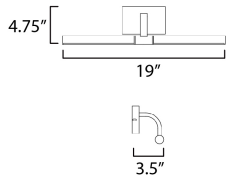

PRODUCT DESCRIPTION

Whether used as vanity lighting or above portraits and shelves, the Mona wall sconces are sure to illuminate a masterpiece. The tubular LED frame rotates to direct the lighting wherever it is needed. The back plate is sized for single gang junction box installs and an additional cover plate is provided for convenience. Available in either a rich burnished Gold plated finish or Matte Black powder coat, these wall lights pair well in both modern and traditional settings.

MEASUREMENTS

DIMENSION : 18.5" W x 4.25" H x 3" Ext
 MAX OAH : 4.75" W x 3" H
 HANGING WEIGHT : 2.42 lb

LAMPING

INPUT VOLTAGE : 120-277V
 LUMENS : 980 Rated (680 Del.)
 BULB : 1 x 14W LED PCB Integrated , 14W Total
 BULB INCLUDED : (Integrated)
 DIMMABLE : ELV or 0-10V
 CRI : 90 CRI
 COLOR_TEMP : 3000K
 LIGHTING_DIRECTION : Directional