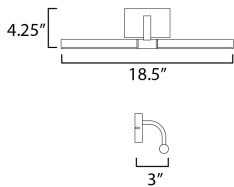

PRODUCT DESCRIPTION

Whether used as vanity lighting or above portraits and shelves, the Mona wall sconces are sure to illuminate a masterpiece. The tubular LED frame rotates to direct the lighting wherever it is needed. The back plate is sized for single gang junction box installs and an additional cover plate is provided for convenience. Available in either a rich burnished Gold plated finish or Matte Black powder coat, these wall lights pair well in both modern and traditional settings.

MEASUREMENTS

DIMENSION : 18.5" W x 4.25" H x 3" Ext
 MAX OAH : 3" W x 4.75" H
 HANGING WEIGHT : 2.42 lb

LAMPING

INPUT VOLTAGE : 120-277V
 LUMENS : 980 Rated (680 Del.)
 BULB : 1 x 14W LED PCB Integrated , 14W Total
 BULB INCLUDED : (Integrated)
 DIMMABLE : ELV or 0-10V
 CRI : 90 CRI
 COLOR_TEMP : 3000K
 LIGHTING_DIRECTION : Directional