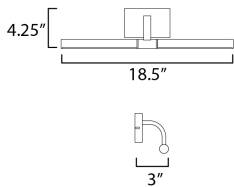

**PRODUCT DESCRIPTION**

Whether used as vanity lighting or above portraits and shelves, the Mona wall sconces are sure to illuminate a masterpiece. The tubular LED frame rotates to direct the lighting wherever it is needed. The back plate is sized for single gang junction box installs and an additional cover plate is provided for convenience. Available in either a rich burnished Gold plated finish or Matte Black powder coat, these wall lights pair well in both modern and traditional settings.

**MEASUREMENTS**

DIMENSION : 18.5" W x 4.25" H x 3" Ext  
 MAX OAH : 3" W x 4.75" H  
 HANGING WEIGHT : 2.42 lb

**LAMPING**

INPUT VOLTAGE : 120-277V  
 LUMENS : 980 Rated (680 Del.)  
 BULB : 1 x 14W LED PCB Integrated , 14W Total  
 BULB INCLUDED : (Integrated)  
 DIMMABLE : ELV or 0-10V  
 CRI : 90 CRI  
 COLOR\_TEMP : 3000K  
 LIGHTING\_DIRECTION : Directional