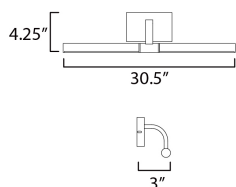

PRODUCT DESCRIPTION

Whether used as vanity lighting or above portraits and shelves, the Mona wall sconces are sure to illuminate a masterpiece. The tubular LED frame rotates to direct the lighting wherever it is needed. The back plate is sized for single gang junction box installs and an additional cover plate is provided for convenience. Available in either a rich burnished Gold plated finish or Matte Black powder coat, these wall lights pair well in both modern and traditional settings.

MEASUREMENTS

DIMENSION : 30.5" W x 4.25" H x 3" Ext
 MAX OAH : 3" W x 4.75" H
 HANGING WEIGHT : 3.52 lb

LAMPING

INPUT VOLTAGE : 120-277V
 LUMENS : 1,260 Rated (900 Del.)
 BULB : 1 x 18W LED PCB Integrated , 18W Total
 BULB INCLUDED : (Integrated)
 DIMMABLE : Triac CL or 0-10V
 CRI : 90 CRI
 COLOR_TEMP : 3000K
 LIGHTING_DIRECTION : Directional

FINISHES OPTION

-  Black (BK)
-  Gold (GLD)

MATERIAL

Aluminum, Acrylic, Steel

RATINGS

cETLus
 Damp Location
 ADA

ADDITIONAL

INSTALL UP/DOWN: Horizontal
 RATED LIFE 50000 Hours
 OPERATING TEMPERATURE:
 -20°C (-4°F), 40°C (104°F)