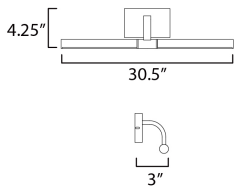

PRODUCT DESCRIPTION

Whether used as vanity lighting or above portraits and shelves, the Mona wall sconces are sure to illuminate a masterpiece. The tubular LED frame rotates to direct the lighting wherever it is needed. The back plate is sized for single gang junction box installs and an additional cover plate is provided for convenience. Available in either a rich burnished Gold plated finish or Matte Black powder coat, these wall lights pair well in both modern and traditional settings.

MEASUREMENTS

DIMENSION : 30.5" W x 4.25" H x 3" Ext
 MAX OAH : 3" W x 4.75" H
 HANGING WEIGHT : 3.52 lb

LAMPING

INPUT VOLTAGE : 120-277V
 LUMENS : 1,260 Rated (900 Del.)
 BULB : 1 x 18W LED PCB Integrated , 18W Total
 BULB INCLUDED : (Integrated)
 DIMMABLE : Triac CL or 0-10V
 CRI : 90 CRI
 COLOR_TEMP : 3000K
 LIGHTING_DIRECTION : Directional