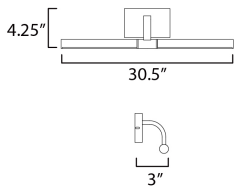

**PRODUCT DESCRIPTION**

Whether used as vanity lighting or above portraits and shelves, the Mona wall sconces are sure to illuminate a masterpiece. The tubular LED frame rotates to direct the lighting wherever it is needed. The back plate is sized for single gang junction box installs and an additional cover plate is provided for convenience. Available in either a rich burnished Gold plated finish or Matte Black powder coat, these wall lights pair well in both modern and traditional settings.

**MEASUREMENTS**

DIMENSION : 30.5" W x 4.25" H x 3" Ext  
 MAX OAH : 3" W x 4.75" H  
 HANGING WEIGHT : 3.52 lb

**LAMPING**

INPUT VOLTAGE : 120-277V  
 LUMENS : 1,260 Rated (900 Del.)  
 BULB : 1 x 18W LED PCB Integrated , 18W Total  
 BULB INCLUDED : (Integrated)  
 DIMMABLE : Triac CL or 0-10V  
 CRI : 90 CRI  
 COLOR\_TEMP : 3000K  
 LIGHTING\_DIRECTION : Directional