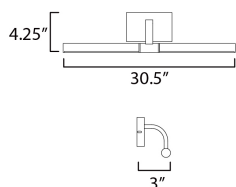

**PRODUCT DESCRIPTION**

Whether used as vanity lighting or above portraits and shelves, the Mona wall sconces are sure to illuminate a masterpiece. The tubular LED frame rotates to direct the lighting wherever it is needed. The back plate is sized for single gang junction box installs and an additional cover plate is provided for convenience. Available in either a rich burnished Gold plated finish or Matte Black powder coat, these wall lights pair well in both modern and traditional settings.

**MEASUREMENTS**

DIMENSION : 30.5" W x 4.25" H x 3" Ext  
 MAX OAH : 3" W x 4.75" H  
 HANGING WEIGHT : 3.52 lb

**LAMPING**

INPUT VOLTAGE : 120-277V  
 LUMENS : 1,260 Rated (900 Del.)  
 BULB : 1 x 18W LED PCB Integrated , 18W Total  
 BULB INCLUDED : (Integrated)  
 DIMMABLE : Triac CL or 0-10V  
 CRI : 90 CRI  
 COLOR\_TEMP : 3000K  
 LIGHTING\_DIRECTION : Directional