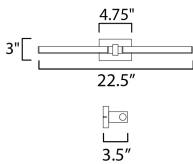

**PRODUCT DESCRIPTION**

A bold and timeless sconce, Dorian features a sleek, square block support with two cylinder LED tubes that extend horizontally. These tubes rotate individually to position the LED light. The collection features linear and vertical pendant configurations with slender profiles. The elongated vertical pendants are perfect to light lofty spaces. Individual segments rotate to direct the light along areas such as stairwells and can highlight artwork and collectible displayed at taller heights. The wall-mounted sconces offer similar features with additional streamlined back plate designs that mounts to either a single gang junction box or common 3-0 or 4-0 boxes with cover plate included. The sconces work well as portrait lighting, integrated into shelving, or above bath vanities. Two options for extension including one that extends less than four inches for ADA compliance. Available in Matte Black, Polished Chrome, and plated Gold, this collection is a subtle, handsome design with timeless appeal.

**MEASUREMENTS**

DIMENSION : 22.5" W x 3" H x 3.5" Ext  
 MAX OAH : 4.75" W x 4.75" H  
 HANGING WEIGHT : 2.64 lb

**LAMPING**

INPUT VOLTAGE : 120-277V  
 LUMENS : 1,050 Rated (750 Del.)  
 BULB : 1 x 15W LED PCB Integrated , 15W Total  
 BULB INCLUDED : (Integrated)  
 DIMMABLE : ELV or 0-10V  
 CRI : 90 CRI  
 COLOR\_TEMP : 3000K  
 LIGHTING\_DIRECTION : Directional