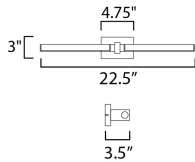

**PRODUCT DESCRIPTION**

A bold and timeless sconce, Dorian features a sleek, square block support with two cylinder LED tubes that extend horizontally. These tubes rotate individually to position the LED light. The collection features linear and vertical pendant configurations with slender profiles. The elongated vertical pendants are perfect to light lofty spaces. Individual segments rotate to direct the light along areas such as stairwells and can highlight artwork and collectible displayed at taller heights. The wall-mounted sconces offer similar features with additional streamlined back plate designs that mounts to either a single gang junction box or common 3-0 or 4-0 boxes with cover plate included. The sconces work well as portrait lighting, integrated into shelving, or above bath vanities. Two options for extension including one that extends less than four inches for ADA compliance. Available in Matte Black, Polished Chrome, and plated Gold, this collection is a subtle, handsome design with timeless appeal.

**MEASUREMENTS**

DIMENSION : 22.5" W x 3" H x 3.5" Ext  
 MAX OAH : 4.75" W x 4.75" H  
 HANGING WEIGHT : 2.64 lb

**LAMPING**

INPUT VOLTAGE : 120-277V  
 LUMENS : 1,050 Rated (750 Del.)  
 BULB : 1 x 15W LED PCB Integrated , 15W Total  
 BULB INCLUDED : (Integrated)  
 DIMMABLE : ELV or 0-10V  
 CRI : 90 CRI  
 COLOR\_TEMP : 3000K  
 LIGHTING\_DIRECTION : Directional