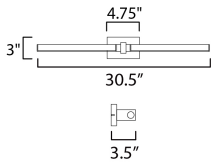

**PRODUCT DESCRIPTION**

A bold and timeless sconce, Dorian features a sleek, square block support with two cylinder LED tubes that extend horizontally. These tubes rotate individually to position the LED light. The collection features linear and vertical pendant configurations with slender profiles. The elongated vertical pendants are perfect to light lofty spaces. Individual segments rotate to direct the light along areas such as stairwells and can highlight artwork and collectible displayed at taller heights. The wall-mounted sconces offer similar features with additional streamlined back plate designs that mounts to either a single gang junction box or common 3-0 or 4-0 boxes with cover plate included. The sconces work well as portrait lighting, integrated into shelving, or above bath vanities. Two options for extension including one that extends less than four inches for ADA compliance. Available in Matte Black, Polished Chrome, and plated Gold, this collection is a subtle, handsome design with timeless appeal.

**FINISHES OPTION**

-  Black (BK)
-  Gold (GLD)
-  Polished Chrome (PC)

**MATERIAL**

Aluminum, Acrylic, Steel

**RATINGS**

cETLus  
Damp Location  
ADA

**ADDITIONAL**

INSTALL UP/DOWN: ANY  
RATED LIFE 50000 Hours  
OPERATING TEMPERATURE:  
-20°C (-4°F), 40°C (104°F)

**MEASUREMENTS**

DIMENSION : 30.5" W x 3" H x 3.5" Ext  
MAX OAH : 3" W x 4.75" H  
HANGING WEIGHT : 3.08 lb

**LAMPING**

INPUT VOLTAGE : 120-277V  
LUMENS : 1,260 Rated (900 Del.)  
BULB : 1 x 18W LED PCB Integrated , 18W Total  
BULB INCLUDED : (Integrated)  
DIMMABLE : ELV or 0-10V  
CRI : 90 CRI  
COLOR\_TEMP : 3000K  
LIGHTING\_DIRECTION : Directional