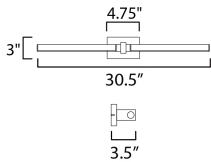

**PRODUCT DESCRIPTION**

A bold and timeless sconce, Dorian features a sleek, square block support with two cylinder LED tubes that extend horizontally. These tubes rotate individually to position the LED light. The collection features linear and vertical pendant configurations with slender profiles. The elongated vertical pendants are perfect to light lofty spaces. Individual segments rotate to direct the light along areas such as stairwells and can highlight artwork and collectible displayed at taller heights. The wall-mounted sconces offer similar features with additional streamlined back plate designs that mounts to either a single gang junction box or common 3-0 or 4-0 boxes with cover plate included. The sconces work well as portrait lighting, integrated into shelving, or above bath vanities. Two options for extension including one that extends less than four inches for ADA compliance. Available in Matte Black, Polished Chrome, and plated Gold, this collection is a subtle, handsome design with timeless appeal.

**MEASUREMENTS**

DIMENSION : 30.5" W x 3" H x 3.5" Ext  
 MAX OAH : 3" W x 4.75" H  
 HANGING WEIGHT : 3.08 lb

**LAMPING**

INPUT VOLTAGE : 120-277V  
 LUMENS : 1,260 Rated (900 Del.)  
 BULB : 1 x 18W LED PCB Integrated , 18W Total  
 BULB INCLUDED : (Integrated)  
 DIMMABLE : ELV or 0-10V  
 CRI : 90 CRI  
 COLOR\_TEMP : 3000K  
 LIGHTING\_DIRECTION : Directional