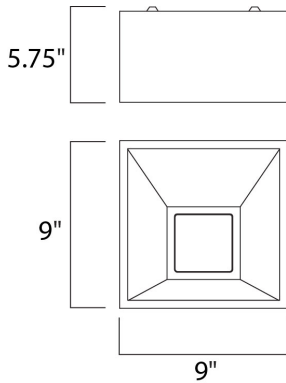

MEASUREMENTS

DIMENSION : 9" L x 5.75" W x 9" H
 HANGING WEIGHT : 4.51 lb

LAMPING

INPUT VOLTAGE : V
 LUMENS : 900 Rated
 BULB : 1 x 15W LED PCB Integrated , 15W Total
 BULB INCLUDED : (Integrated)
 DIMMABLE : Triac CL
 CRI : 80+ CRI
 COLOR_TEMP : 3000K