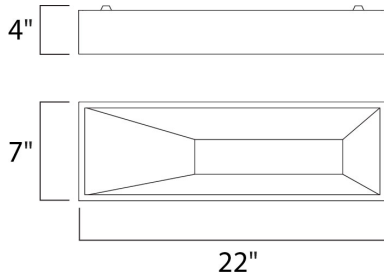

MEASUREMENTS

DIMENSION : 22" L x 7" W x 4" H
 HANGING WEIGHT : 5.94 lb

LAMPING

INPUT VOLTAGE : V
 LUMENS : 1,200 Rated
 BULB : 1 x 20W LED PCB Integrated , 20W Total
 BULB INCLUDED : (Integrated)
 DIMMABLE : Triac CL
 CRI : 80+ CRI
 COLOR_TEMP : 3000K