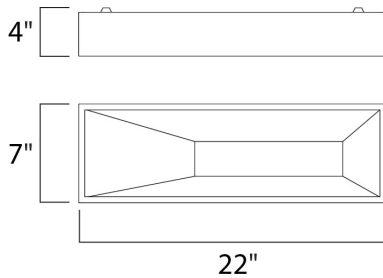

**MEASUREMENTS**

DIMENSION : 22" L x 7" W x 4" H  
 HANGING WEIGHT : 5.94 lb

**LAMPING**

INPUT VOLTAGE : V  
 LUMENS : 1,200 Rated  
 BULB : 1 x 20W LED PCB Integrated , 20W Total  
 BULB INCLUDED : (Integrated)  
 DIMMABLE : Triac CL  
 CRI : 80+ CRI  
 COLOR\_TEMP : 3000K