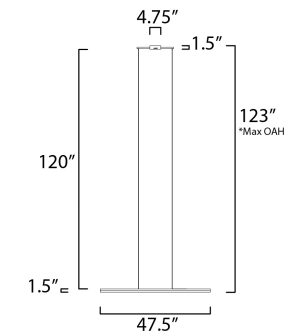

FINISHES OPTION

 Black (BK)

MATERIAL

Aluminum, Steel, Acrylic

RATINGS

cETLus
Dry Location

ADDITIONAL

SLOPE: 90
RATED LIFE 30000 Hours
OPERATING TEMPERATURE:
-20°C (-4°F), 40°C (104°F)

PHOTOMETRIC: Report Found Online

MEASUREMENTS

DIMENSION : 47.5" L x 47.5" W x 17.25" H
MAX OAH : 123" OAH
CANOPY : 4.72" W x 1.5" H x 4.72" L
HANGING WEIGHT : 2.9 lb

LAMPING

INPUT VOLTAGE : 120-277V
LUMENS : 1,400 Rated (1,100 Del.)
BULB : 1 x 20W LED PCB Integrated , 20W Total
BULB INCLUDED : (Integrated)
DIMMABLE : UNV: Triac, ELV, 0-10V
CRI : 90 CRI
COLOR_TEMP : 3000K