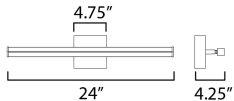

MEASUREMENTS

DIMENSION : 24" L x 4.25" W x 4.75" H x 4.25" Ext
 MAX OAH :
 CANOPY : 4.75" W x 1.5" H x 4.75" L
 HANGING WEIGHT : 1.5 lb

LAMPING

INPUT VOLTAGE : 120-277V
 LUMENS : 1,100 Rated (750 Del.)
 BULB : 1 x 15.6W LED PCB Integrated , 16W Total
 BULB INCLUDED : (Integrated)
 DIMMABLE : Only at 120V with ELV
 CRI : 90 CRI
 COLOR_TEMP : 3000K
 LIGHTING_DIRECTION : Directional

FINISHES OPTION

 Black (BK)

MATERIAL

Steel + Aluminum + Acrylic

RATINGS

cETLus
 Damp Location

ADDITIONAL

INSTALL UP/DOWN: Any
 RATED LIFE 35000 Hours
 OPERATING TEMPERATURE:
 -20°C (-4°F), 40°C (104°F)