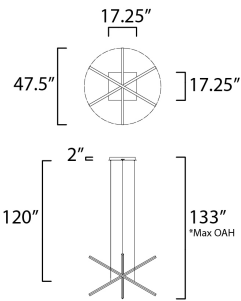

PRODUCT DESCRIPTION

Minimalist batons of extruded Black aluminum are fitted with V shaped acrylic diffusers for a wider beam of light. They can be arranged in numerous configurations allowing creativity and design of your own unique sculpture.

*max overall height

MEASUREMENTS

- DIMENSION : 47.5" L x 47.5" W x 17.25" H
- MAX OAH : 133" OAH
- CANOPY : 17.25" W x 1.75" H x 17.25" L
- HANGING WEIGHT : 10.1 lb

LAMPING

- INPUT VOLTAGE : 120V
- LUMENS : 4,130 Rated (3,150 Del.)
- BULB : 3 x 18W LED PCB Integrated , 59W Total
- BULB INCLUDED : (Integrated)
- DIMMABLE : ELV or Triac CL
- CRI : 80 CRI
- COLOR_TEMP : 3000K

FINISHES OPTION

- Black (BK)

MATERIAL

Aluminum, Steel, Acrylic

RATINGS

cETLus
Dry Location

ADDITIONAL

SLOPE: 90
RATED LIFE 30000 Hours
OPERATING TEMPERATURE:
-20°C (-4°F), 40°C (104°F)