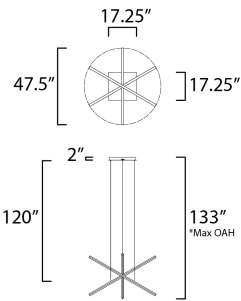

PRODUCT DESCRIPTION

Minimalist batons of extruded Black aluminum are fitted with V shaped acrylic diffusers for a wider beam of light. They can be arranged in numerous configurations allowing creativity and design of your own unique sculpture.

*max overall height

MEASUREMENTS

DIMENSION : 47.5" L x 47.5" W x 17.25" H
 MAX OAH : 133" OAH
 CANOPY : 17.25" W x 1.75" H x 17.25" L
 HANGING WEIGHT : 10.1 lb

LAMPING

INPUT VOLTAGE : 120V
 LUMENS : 4,130 Rated (3,150 Del.)
 BULB : 3 x 18W LED PCB Integrated , 59W Total
 BULB INCLUDED : (Integrated)
 DIMMABLE : ELV or Triac CL
 CRI : 80 CRI
 COLOR_TEMP : 3000K

FINISHES OPTION

 Black (BK)

MATERIAL

Aluminum, Steel, Acrylic

RATINGS

cETLus
 Dry Location

ADDITIONAL

SLOPE: 90
 RATED LIFE 30000 Hours
 OPERATING TEMPERATURE:
 -20°C (-4°F), 40°C (104°F)