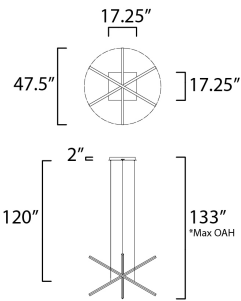

**PRODUCT DESCRIPTION**

Minimalist batons of extruded Black aluminum are fitted with V shaped acrylic diffusers for a wider beam of light. They can be arranged in numerous configurations allowing creativity and design of your own unique sculpture.

\*max overall height

**MEASUREMENTS**

- DIMENSION : 47.5" L x 47.5" W x 17.25" H
- MAX OAH : 133" OAH
- CANOPY : 17.25" W x 1.75" H x 17.25" L
- HANGING WEIGHT : 10.1 lb

**LAMPING**

- INPUT VOLTAGE : 120V
- LUMENS : 4,130 Rated (3,150 Del.)
- BULB : 3 x 18W LED PCB Integrated , 59W Total
- BULB INCLUDED : (Integrated)
- DIMMABLE : ELV or Triac CL
- CRI : 80 CRI
- COLOR\_TEMP : 3000K

**FINISHES OPTION**

- Black (BK)

**MATERIAL**

Aluminum, Steel, Acrylic

**RATINGS**

cETLus  
Dry Location

**ADDITIONAL**

SLOPE: 90  
RATED LIFE 30000 Hours  
OPERATING TEMPERATURE:  
-20°C (-4°F), 40°C (104°F)