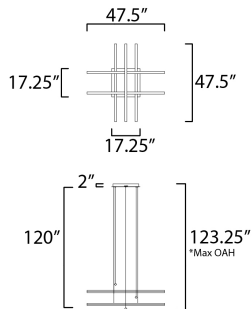

PRODUCT DESCRIPTION

Minimalist batons of extruded Black aluminum are fitted with V shaped acrylic diffusers for a wider beam of light. They can be arranged in numerous configurations allowing creativity and design of your own unique sculpture.

*max overall height

MEASUREMENTS

DIMENSION : 47.5" L x 47.5" W x 17.25" H
 MAX OAH : 123.25" OAH
 CANOPY : 17.25" W x 1.75" H x 17.25" L
 HANGING WEIGHT : 13 lb

LAMPING

INPUT VOLTAGE : 120V
 LUMENS : 6,720 Rated (4,320 Del.)
 BULB : 5 x 18W LED PCB Integrated , 96W Total
 BULB INCLUDED : (Integrated)
 DIMMABLE : ELV or Triac CL
 CRI : 80 CRI
 COLOR_TEMP : 3000K

FINISHES OPTION

 Black (BK)

MATERIAL

Aluminum, Steel, Acrylic

RATINGS

cETLus
 Dry Location

ADDITIONAL

SLOPE: 90
 RATED LIFE 30000 Hours
 OPERATING TEMPERATURE:
 -20°C (-4°F), 40°C (104°F)