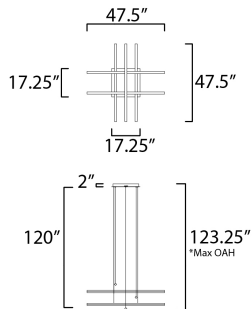

**PRODUCT DESCRIPTION**

Minimalist batons of extruded Black aluminum are fitted with V shaped acrylic diffusers for a wider beam of light. They can be arranged in numerous configurations allowing creativity and design of your own unique sculpture.

\*max overall height

**MEASUREMENTS**

- DIMENSION : 47.5" L x 47.5" W x 17.25" H
- MAX OAH : 123.25" OAH
- CANOPY : 17.25" W x 1.75" H x 17.25" L
- HANGING WEIGHT : 13 lb

**LAMPING**

- INPUT VOLTAGE : 120V
- LUMENS : 6,720 Rated (4,320 Del.)
- BULB : 5 x 18W LED PCB Integrated , 96W Total
- BULB INCLUDED : (Integrated)
- DIMMABLE : ELV or Triac CL
- CRI : 80 CRI
- COLOR\_TEMP : 3000K

**FINISHES OPTION**

- Black (BK)

**MATERIAL**

Aluminum, Steel, Acrylic

**RATINGS**

cETLus  
Dry Location

**ADDITIONAL**

SLOPE: 90  
RATED LIFE 30000 Hours  
OPERATING TEMPERATURE:  
-20°C (-4°F), 40°C (104°F)