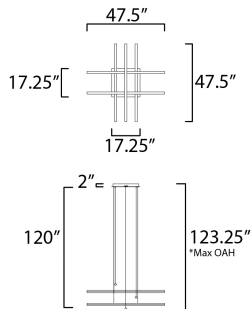

FINISHES OPTION

 Black (BK)

MATERIAL

Aluminum, Steel, Acrylic

RATINGS

cETLus
Dry Location

ADDITIONAL

SLOPE: 90
RATED LIFE 30000 Hours
OPERATING TEMPERATURE:
-20°C (-4°F), 40°C (104°F)

MEASUREMENTS

DIMENSION : 47.5" L x 47.5" W x 17.25" H
MAX OAH : 123.25" OAH
CANOPY : 17.25" W x 1.75" H x 17.25" L
HANGING WEIGHT : 13 lb

LAMPING

INPUT VOLTAGE : 120V
LUMENS : 6,720 Rated (4,320 Del.)
BULB : 5 x 18W LED PCB Integrated , 96W Total
BULB INCLUDED : (Integrated)
DIMMABLE : ELV or Triac CL
CRI : 80 CRI
COLOR_TEMP : 3000K