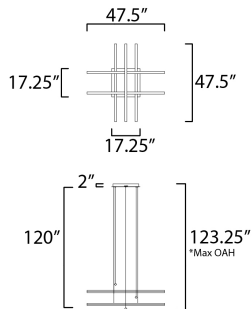

**PRODUCT DESCRIPTION**

Minimalist batons of extruded Black aluminum are fitted with V shaped acrylic diffusers for a wider beam of light. They can be arranged in numerous configurations allowing creativity and design of your own unique sculpture.

\*max overall height

**MEASUREMENTS**

DIMENSION : 47.5" L x 47.5" W x 17.25" H  
 MAX OAH : 123.25" OAH  
 CANOPY : 17.25" W x 1.75" H x 17.25" L  
 HANGING WEIGHT : 13 lb

**LAMPING**

INPUT VOLTAGE : 120V  
 LUMENS : 6,720 Rated (4,320 Del.)  
 BULB : 5 x 18W LED PCB Integrated , 96W Total  
 BULB INCLUDED : (Integrated)  
 DIMMABLE : ELV or Triac CL  
 CRI : 80 CRI  
 COLOR\_TEMP : 3000K

**FINISHES OPTION**

 Black (BK)

**MATERIAL**

Aluminum, Steel, Acrylic

**RATINGS**

cETLus  
 Dry Location

**ADDITIONAL**

SLOPE: 90  
 RATED LIFE 30000 Hours  
 OPERATING TEMPERATURE:  
 -20°C (-4°F), 40°C (104°F)