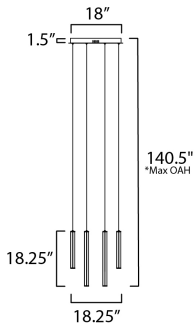

*max overall height

MEASUREMENTS

- DIMENSION : 18.25" L x 18" W x 18.25" H
- MAX OAH : 140.5" OAH
- CANOPY : 18" W x 1.5" H x 18" L
- HANGING WEIGHT : 9.5 lb

LAMPING

- INPUT VOLTAGE : 120-277V
- LUMENS : 3,000 Rated (2,000 Del.)
- BULB : 8 x 51W LED PCB Integrated , 51W Total
- BULB INCLUDED : (Integrated)
- DIMMABLE : Only at 120V with ELV
- CRI : 90 CRI
- COLOR_TEMP : 3000K

FINISHES OPTION

- Black (BK)

MATERIAL

Steel + Aluminum + Acrylic

RATINGS

cETLus
Dry Location

ADDITIONAL

RATED LIFE 35000 Hours
OPERATING TEMPERATURE:
-20°C (-4°F), 40°C (104°F)