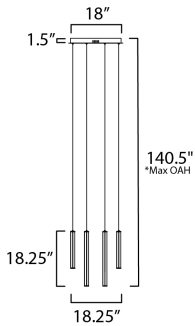

PRODUCT DESCRIPTION

Minimalist batons of extruded Black aluminum are fitted with V shaped acrylic diffusers for a wider beam of light. They can be arranged in numerous configurations allowing creativity and design of your own unique sculpture.

MEASUREMENTS

DIMENSION : 18.25" L x 18" W x 18.25" H
 MAX OAH : 140.5" OAH
 CANOPY : 18" W x 1.5" H x 18" L
 HANGING WEIGHT : 9.5 lb

LAMPING

INPUT VOLTAGE : 120-277V
 LUMENS : 3,000 Rated (2,000 Del.)
 BULB : 8 x 51W LED PCB Integrated , 51W Total
 BULB INCLUDED : (Integrated)
 DIMMABLE : Only at 120V with ELV
 CRI : 90 CRI
 COLOR_TEMP : 3000K

*max overall height

FINISHES OPTION

 Black (BK)

MATERIAL

Steel + Aluminum + Acrylic

RATINGS

cETLus
 Dry Location

ADDITIONAL