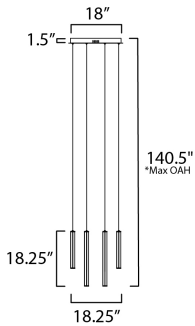

MEASUREMENTS

DIMENSION : 18.25" L x 18" W x 18.25" H
 MAX OAH : 140.5" OAH
 CANOPY : 18" W x 1.5" H x 18" L
 HANGING WEIGHT : 9.5 lb

LAMPING

INPUT VOLTAGE : 120-277V
 LUMENS : 3,000 Rated (2,000 Del.)
 BULB : 8 x 51W LED PCB Integrated , 51W Total
 BULB INCLUDED : (Integrated)
 DIMMABLE : Only at 120V with ELV
 CRI : 90 CRI
 COLOR_TEMP : 3000K

*max overall height

FINISHES OPTION

 Black (BK)

MATERIAL

Steel + Aluminum + Acrylic

RATINGS

cETLus
 Dry Location

ADDITIONAL