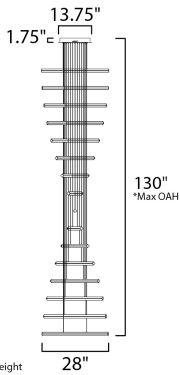

PRODUCT DESCRIPTION

Minimalist batons of extruded Black aluminum are fitted with V shaped acrylic diffusers for a wider beam of light. They can be arranged in numerous configurations allowing creativity and design of your own unique sculpture.

MEASUREMENTS

- DIMENSION : 28" L x 28" W x 1.5" H
- MAX OAH : 130" OAH
- CANOPY : 13.75" W x 1.75" H x 13.75" L
- HANGING WEIGHT : 16.8 lb

LAMPING

- INPUT VOLTAGE : 120V
- LUMENS : 12,880 Rated (8,200 Del.)
- BULB : 16 x 10W LED PCB Integrated , 184W Total
- BULB INCLUDED : (Integrated)
- DIMMABLE : ELV or Triac CL
- CRI : 80 CRI
- COLOR_TEMP : 3000K

FINISHES OPTION

- Black (BK)

MATERIAL

Aluminum, Steel, Acrylic

RATINGS

cETLus
Dry Location

ADDITIONAL

SLOPE: 90
RATED LIFE 30000 Hours
OPERATING TEMPERATURE:
-20°C (-4°F), 40°C (104°F)