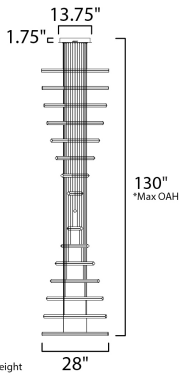

**PRODUCT DESCRIPTION**

Minimalist batons of extruded Black aluminum are fitted with V shaped acrylic diffusers for a wider beam of light. They can be arranged in numerous configurations allowing creativity and design of your own unique sculpture.

**MEASUREMENTS**

- DIMENSION : 28" L x 28" W x 1.5" H
- MAX OAH : 130" OAH
- CANOPY : 13.75" W x 1.75" H x 13.75" L
- HANGING WEIGHT : 16.8 lb

**LAMPING**

- INPUT VOLTAGE : 120V
- LUMENS : 12,880 Rated (8,200 Del.)
- BULB : 16 x 10W LED PCB Integrated , 184W Total
- BULB INCLUDED : (Integrated)
- DIMMABLE : ELV or Triac CL
- CRI : 80 CRI
- COLOR\_TEMP : 3000K

**FINISHES OPTION**

- Black (BK)

**MATERIAL**

Aluminum, Steel, Acrylic

**RATINGS**

cETLus  
Dry Location

**ADDITIONAL**

SLOPE: 90  
RATED LIFE 30000 Hours  
OPERATING TEMPERATURE:  
-20°C (-4°F), 40°C (104°F)