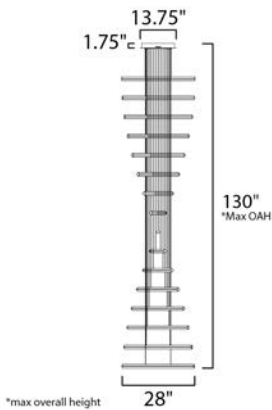

PRODUCT DESCRIPTION

Minimalist batons of extruded Black aluminum are fitted with V shaped acrylic diffusers for a wider beam of light. They can be arranged in numerous configurations allowing creativity and design of your own unique sculpture.

MEASUREMENTS

- DIMENSION : 28" L x 28" W x 1.5" H
- MAX OAH : 130" OAH
- CANOPY : 13.75" W x 1.75" H x 13.75" L
- HANGING WEIGHT : 16.8 lb

LAMPING

- INPUT VOLTAGE : 120V
- LUMENS : 12,880 Rated (8,200 Del.)
- BULB : 16 x 10W LED PCB Integrated , 184W Total
- BULB INCLUDED : (Integrated)
- DIMMABLE : ELV or Triac CL
- CRI : 80 CRI
- COLOR_TEMP : 3000K

FINISHES OPTION

- Black (BK)

MATERIAL

Aluminum, Steel, Acrylic

RATINGS

cETLus
Dry Location

ADDITIONAL

SLOPE: 90
RATED LIFE 30000 Hours
OPERATING TEMPERATURE:
-20°C (-4°F), 40°C (104°F)