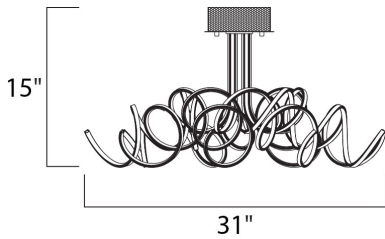

**PRODUCT DESCRIPTION**

This contemporary collection features a cork screw configuration of Polished Chrome metal surrounding bands of 3000K LED. This eclectic approach to lighting design is sure to please those looking for a unique source of light.

**MEASUREMENTS**

DIMENSION : 31" L x 31" W x 15" H  
 CANOPY : 10" W x 2" H x 10" L  
 HANGING WEIGHT : 11 lb

**LAMPING**

INPUT VOLTAGE : 120V  
 LUMENS : 6,350 Rated (4,810 Del.)  
 BULB : 1 x 91W LED PCB Integrated , 91W Total  
 BULB INCLUDED : (Integrated)  
 DIMMABLE : Triac CL  
 CRI : 80 CRI  
 COLOR\_TEMP : 3000K

**FINISHES OPTION**

 Polished Chrome (PC)

**MATERIAL**

Aluminum, Acrylic, Steel

**RATINGS**

cETLus  
 Dry Location

**ADDITIONAL**

OPERATING TEMPERATURE:  
 -20°C (-4°F), 40°C (104°F)