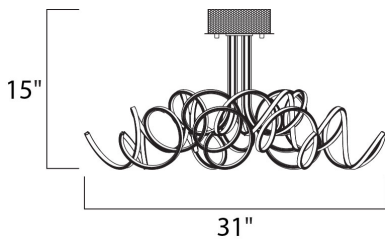

PRODUCT DESCRIPTION

This contemporary collection features a cork screw configuration of Polished Chrome metal surrounding bands of 3000K LED. This eclectic approach to lighting design is sure to please those looking for a unique source of light.

MEASUREMENTS

DIMENSION : 31" L x 31" W x 15" H
 CANOPY : 10" W x 2" H x 10" L
 HANGING WEIGHT : 11 lb

LAMPING

INPUT VOLTAGE : 120V
 LUMENS : 6,350 Rated (4,810 Del.)
 BULB : 1 x 91W LED PCB Integrated , 91W Total
 BULB INCLUDED : (Integrated)
 DIMMABLE : Triac CL
 CRI : 80 CRI
 COLOR_TEMP : 3000K

FINISHES OPTION

 Polished Chrome (PC)

MATERIAL

Aluminum, Acrylic, Steel

RATINGS

cETLus
 Dry Location

ADDITIONAL

OPERATING TEMPERATURE:
 -20°C (-4°F), 40°C (104°F)