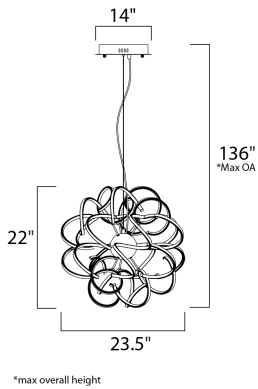

**PRODUCT DESCRIPTION**

This contemporary collection features a cork screw configuration of Polished Chrome metal surrounding bands of 3000K LED. This eclectic approach to lighting design is sure to please those looking for a unique source of light.

**MEASUREMENTS**

- DIMENSION : 23.5" L x 23.5" W x 22" H
- MAX OAH : 136" OAH
- CANOPY : 10" W x 2" H x 10" L
- HANGING WEIGHT : 8.4 lb

**LAMPING**

- INPUT VOLTAGE : 120V
- LUMENS : 4,830 Rated (3,650 Del.)
- BULB : 1 x 69W LED PCB Integrated , 69W Total
- BULB INCLUDED : (Integrated)
- DIMMABLE : Triac CL
- CRI : 80+ CRI
- COLOR\_TEMP : 3000K