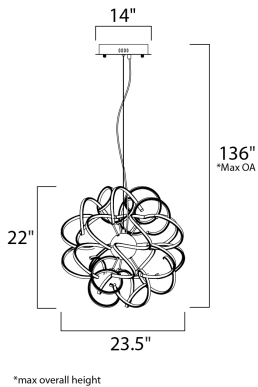

PRODUCT DESCRIPTION

This contemporary collection features a cork screw configuration of Polished Chrome metal surrounding bands of 3000K LED. This eclectic approach to lighting design is sure to please those looking for a unique source of light.

MEASUREMENTS

DIMENSION : 23.5" L x 23.5" W x 22" H
 MAX OAH : 136" OAH
 CANOPY : 10" W x 2" H x 10" L
 HANGING WEIGHT : 8.4 lb

LAMPING

INPUT VOLTAGE : 120V
 LUMENS : 4,830 Rated (3,650 Del.)
 BULB : 1 x 69W LED PCB Integrated , 69W Total
 BULB INCLUDED : (Integrated)
 DIMMABLE : Triac CL
 CRI : 80+ CRI
 COLOR_TEMP : 3000K