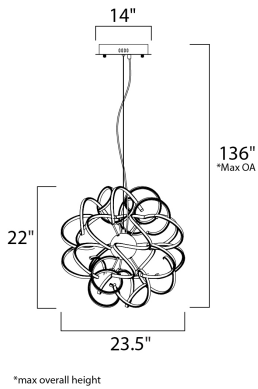

PRODUCT DESCRIPTION

This contemporary collection features a cork screw configuration of Polished Chrome metal surrounding bands of 3000K LED. This eclectic approach to lighting design is sure to please those looking for a unique source of light.

MEASUREMENTS

DIMENSION : 23.5" L x 23.5" W x 22" H
 MAX OAH : 136" OAH
 CANOPY : 10" W x 2" H x 10" L
 HANGING WEIGHT : 8.4 lb

LAMPING

INPUT VOLTAGE : 120V
 LUMENS : 4,830 Rated (3,650 Del.)
 BULB : 1 x 69W LED PCB Integrated , 69W Total
 BULB INCLUDED : (Integrated)
 DIMMABLE : Triac CL
 CRI : 80+ CRI
 COLOR_TEMP : 3000K