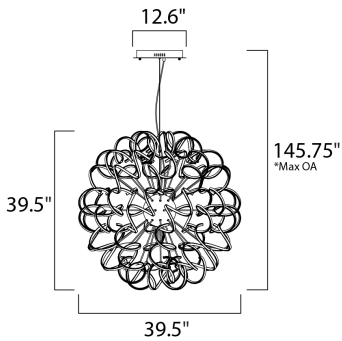

PRODUCT DESCRIPTION

This contemporary collection features a cork screw configuration of Polished Chrome metal surrounding bands of 3000K LED. This eclectic approach to lighting design is sure to please those looking for a unique source of light.

*max overall height

MEASUREMENTS

- DIMENSION : 39.5" L x 39.5" W x 39.5" H
- MAX OAH : 145.75" OAH
- CANOPY : 12.5" W x 2" H x 12.5" L
- HANGING WEIGHT : 29.1 lb

LAMPING

- INPUT VOLTAGE : 120V
- LUMENS : 16,940 Rated (12,500 Del.)
- BULB : 1 x 242W LED PCB Integrated , 242W Total
- BULB INCLUDED : (Integrated)
- DIMMABLE : Triac CL
- CRI : 80+ CRI
- COLOR_TEMP : 3000K

FINISHES OPTION

- Polished Chrome (PC)

MATERIAL

Metal, Aluminum, Acrylic

RATINGS

cETLus
Dry Location

ADDITIONAL

ADJUSTABLE
OPERATING TEMPERATURE:
-20°C (-4°F), 40°C (104°F)