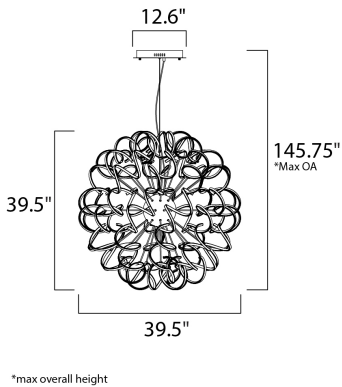

**PRODUCT DESCRIPTION**

This contemporary collection features a cork screw configuration of Polished Chrome metal surrounding bands of 3000K LED. This eclectic approach to lighting design is sure to please those looking for a unique source of light.

**MEASUREMENTS**

- DIMENSION : 39.5" L x 39.5" W x 39.5" H
- MAX OAH : 145.75" OAH
- CANOPY : 12.5" W x 2" H x 12.5" L
- HANGING WEIGHT : 29.1 lb

**LAMPING**

- INPUT VOLTAGE : 120V
- LUMENS : 16,940 Rated (12,500 Del.)
- BULB : 1 x 242W LED PCB Integrated , 242W Total
- BULB INCLUDED : (Integrated)
- DIMMABLE : Triac CL
- CRI : 80+ CRI
- COLOR\_TEMP : 3000K

**FINISHES OPTION**

-  Polished Chrome (PC)

**MATERIAL**

Metal, Aluminum, Acrylic

**RATINGS**

cETLus  
Dry Location

**ADDITIONAL**

ADJUSTABLE  
OPERATING TEMPERATURE:  
-20°C (-4°F), 40°C (104°F)