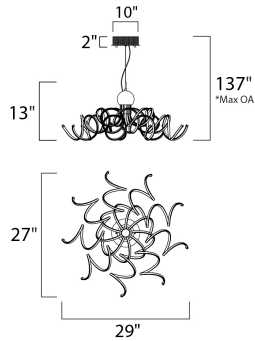

PRODUCT DESCRIPTION

This contemporary collection features a cork screw configuration of Polished Chrome metal surrounding bands of 3000K LED. This eclectic approach to lighting design is sure to please those looking for a unique source of light.

*max overall height of fixture

MEASUREMENTS

- DIMENSION : 29" L x 29" W x 13" H
- MAX OAH : 137" OAH
- CANOPY : 10" W x 2" H x 10" L
- HANGING WEIGHT : 10.78 lb

LAMPING

- INPUT VOLTAGE : 120V
- LUMENS : 5,880 Rated (4,440 Del.)
- BULB : 9 x 9.36W LED PCB Integrated , 84W Total
- BULB INCLUDED : (Integrated)
- DIMMABLE : Triac CL
- CRI : 80+ CRI
- COLOR_TEMP : 3000K

FINISHES OPTION

- Polished Chrome (PC)

MATERIAL

Aluminum, Acrylic, Steel

RATINGS

cETLus
Dry Location

ADDITIONAL

ADJUSTABLE
OPERATING TEMPERATURE:
-20°C (-4°F), 40°C (104°F)