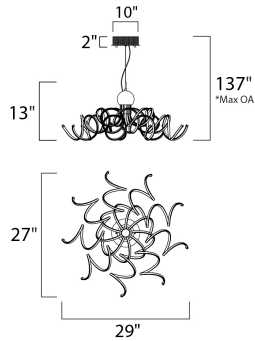

PRODUCT DESCRIPTION

This contemporary collection features a cork screw configuration of Polished Chrome metal surrounding bands of 3000K LED. This eclectic approach to lighting design is sure to please those looking for a unique source of light.

*max overall height of fixture

MEASUREMENTS

DIMENSION : 29" L x 29" W x 13" H
 MAX OAH : 137" OAH
 CANOPY : 10" W x 2" H x 10" L
 HANGING WEIGHT : 10.78 lb

LAMPING

INPUT VOLTAGE : 120V
 LUMENS : 5,880 Rated (4,440 Del.)
 BULB : 9 x 9.36W LED PCB Integrated , 84W Total
 BULB INCLUDED : (Integrated)
 DIMMABLE : Triac CL
 CRI : 80+ CRI
 COLOR_TEMP : 3000K

FINISHES OPTION

 Polished Chrome (PC)

MATERIAL

Aluminum, Acrylic, Steel

RATINGS

cETLus
 Dry Location

ADDITIONAL

ADJUSTABLE
 OPERATING TEMPERATURE:
 -20°C (-4°F), 40°C (104°F)