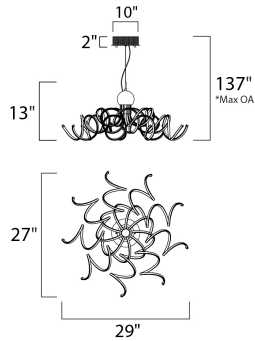

PRODUCT DESCRIPTION

This contemporary collection features a cork screw configuration of Polished Chrome metal surrounding bands of 3000K LED. This eclectic approach to lighting design is sure to please those looking for a unique source of light.

MEASUREMENTS

DIMENSION : 29" L x 29" W x 13" H
 MAX OAH : 137" OAH
 CANOPY : 10" W x 2" H x 10" L
 HANGING WEIGHT : 10.78 lb

LAMPING

INPUT VOLTAGE : 120V
 LUMENS : 5,880 Rated (4,440 Del.)
 BULB : 9 x 9.36W LED PCB Integrated , 84W Total
 BULB INCLUDED : (Integrated)
 DIMMABLE : Triac CL
 CRI : 80+ CRI
 COLOR_TEMP : 3000K

FINISHES OPTION

Polished Chrome (PC)

MATERIAL

Aluminum, Acrylic, Steel

RATINGS

cETLus
 Dry Location

ADDITIONAL

ADJUSTABLE
 OPERATING TEMPERATURE:
 -20°C (-4°F), 40°C (104°F)