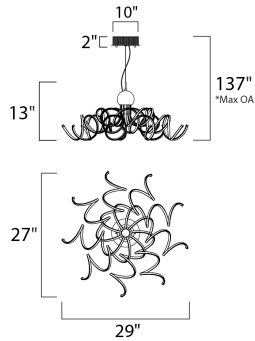

**PRODUCT DESCRIPTION**

This contemporary collection features a cork screw configuration of Polished Chrome metal surrounding bands of 3000K LED. This eclectic approach to lighting design is sure to please those looking for a unique source of light.

\*max overall height of fixture

**MEASUREMENTS**

DIMENSION : 29" L x 29" W x 13" H  
 MAX OAH : 137" OAH  
 CANOPY : 10" W x 2" H x 10" L  
 HANGING WEIGHT : 10.78 lb

**LAMPING**

INPUT VOLTAGE : 120V  
 LUMENS : 5,880 Rated (4,440 Del.)  
 BULB : 9 x 9.36W LED PCB Integrated , 84W Total  
 BULB INCLUDED : (Integrated)  
 DIMMABLE : Triac CL  
 CRI : 80+ CRI  
 COLOR\_TEMP : 3000K