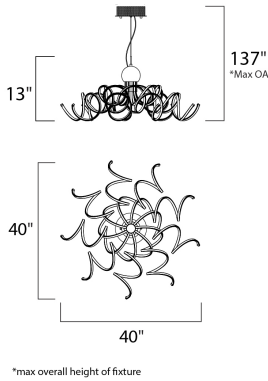

MEASUREMENTS

- DIMENSION : 40" L x 40" W x 13" H
- MAX OAH : 137" OAH
- CANOPY : 10" W x 2" H x 10" L
- HANGING WEIGHT : 17.2 lb

LAMPING

- INPUT VOLTAGE : 120V
- LUMENS : 9,100 Rated (6,880 Del.)
- BULB : 1 x 130W LED PCB Integrated , 130W Total
- BULB INCLUDED : (Integrated)
- DIMMABLE : Triac CL
- CRI : 80+ CRI
- COLOR_TEMP : 3000K