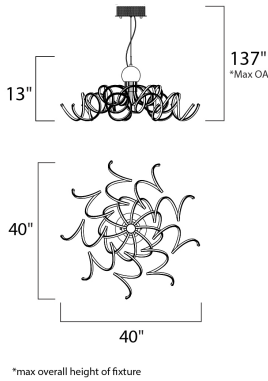

**PRODUCT DESCRIPTION**

This contemporary collection features a cork screw configuration of Polished Chrome metal surrounding bands of 3000K LED. This eclectic approach to lighting design is sure to please those looking for a unique source of light.

**MEASUREMENTS**

- DIMENSION : 40" L x 40" W x 13" H
- MAX OAH : 137" OAH
- CANOPY : 10" W x 2" H x 10" L
- HANGING WEIGHT : 17.2 lb

**LAMPING**

- INPUT VOLTAGE : 120V
- LUMENS : 9,100 Rated (6,880 Del.)
- BULB : 1 x 130W LED PCB Integrated , 130W Total
- BULB INCLUDED : (Integrated)
- DIMMABLE : Triac CL
- CRI : 80+ CRI
- COLOR\_TEMP : 3000K