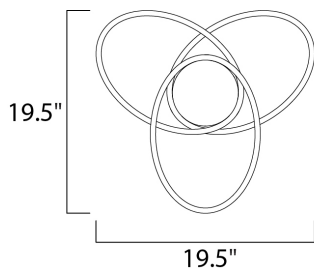

PRODUCT DESCRIPTION

Intersecting band create interesting and unique forms finished in Matte White. High power LED makes these designs as functional as they are decorative.

MEASUREMENTS

- DIMENSION : 21.5" W x 19.5" H x 2" Ext
- MAX OAH : 19.5" W
- CANOPY : 6" W x 2" H x 6" L
- HANGING WEIGHT : 3.32 lb