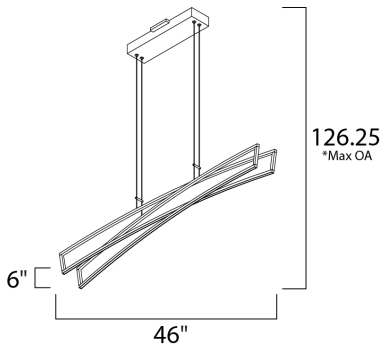

**PRODUCT DESCRIPTION**

Intersecting band create interesting and unique forms finished in Matte White. High power LED makes these designs as functional as they are decorative.

\*max overall height

**MEASUREMENTS**

- DIMENSION : 46" L x 5" W x 6" H
- MAX OAH : 126.25" OAH
- CANOPY : 4" W x 2.25" H x 15" L
- HANGING WEIGHT : 6.62 lb

**LAMPING**

- INPUT VOLTAGE : 120V
- LUMENS : 4,760 Rated (2,940 Del.)
- BULB : 1 x 68W LED PCB Integrated , 68W Total
- BULB INCLUDED : (Integrated)
- DIMMABLE : Triac CL
- CRI : 80+ CRI
- COLOR\_TEMP : 3000K