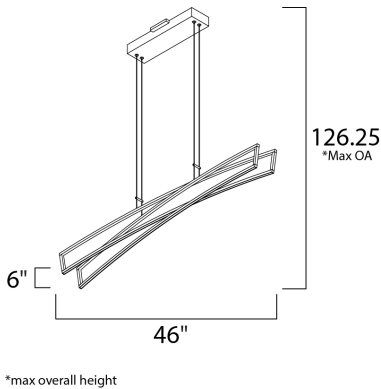

**PRODUCT DESCRIPTION**

Intersecting band create interesting and unique forms finished in Matte White. High power LED makes these designs as functional as they are decorative.

**MEASUREMENTS**

- DIMENSION : 46" L x 5" W x 6" H
- MAX OAH : 126.25" OAH
- CANOPY : 4" W x 2.25" H x 15" L
- HANGING WEIGHT : 6.62 lb