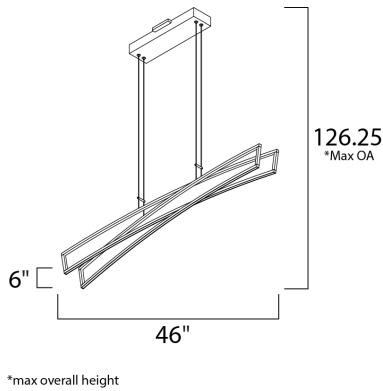

PRODUCT DESCRIPTION

Intersecting band create interesting and unique forms finished in Matte White. High power LED makes these designs as functional as they are decorative.

MEASUREMENTS

- DIMENSION : 46" L x 5" W x 6" H
- MAX OAH : 126.25" OAH
- CANOPY : 4" W x 2.25" H x 15" L
- HANGING WEIGHT : 6.62 lb