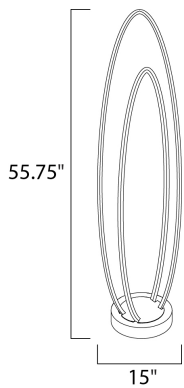

PRODUCT DESCRIPTION

Intersecting band create interesting and unique forms finished in Matte White. High power LED makes these designs as functional as they are decorative.

MEASUREMENTS

DIMENSION : 15" L x 9" W x 55.75" H
 CANOPY : 9" W x 2" H x 9" L
 HANGING WEIGHT : 14.3 lb