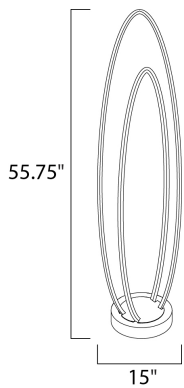

PRODUCT DESCRIPTION

Intersecting band create interesting and unique forms finished in Matte White. High power LED makes these designs as functional as they are decorative.

MEASUREMENTS

DIMENSION : 15" L x 9" W x 55.75" H
CANOPY : 9" W x 2" H x 9" L
HANGING WEIGHT : 14.3 lb