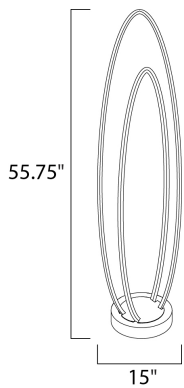

**PRODUCT DESCRIPTION**

Intersecting band create interesting and unique forms finished in Matte White. High power LED makes these designs as functional as they are decorative.

**MEASUREMENTS**

DIMENSION : 15" L x 9" W x 55.75" H  
 CANOPY : 9" W x 2" H x 9" L  
 HANGING WEIGHT : 14.3 lb

**FINISHES OPTION**

 Matte White (MW)

**MATERIAL**

Aluminum, Acrylic

**RATINGS**

cETLus  
 Dry Location

**ADDITIONAL**

OPERATING TEMPERATURE:  
 -20°C (-4°F), 40°C (104°F)