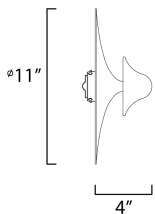

**PRODUCT DESCRIPTION**

Soft ambient light is cast indirectly off the contoured white reflector by LED cleverly concealed in the Black cup centered on the disc. Light can be directed by adjusting the gimbaled reflector.

**MEASUREMENTS**

DIMENSION : 11" L x 11" W x 11" H x 4" Ext  
 MAX OAH : 5" W x 0.25" H  
 HANGING WEIGHT : 2.05 lb

**LAMPING**

INPUT VOLTAGE : 120V  
 LUMENS : 525 Rated (280 Del.)  
 BULB : 1 x 7.5W LED PCB Integrated , 8W Total  
 BULB INCLUDED : (Integrated)  
 DIMMABLE : Triac CL or ELV  
 CRI : 90+ CRI  
 COLOR\_TEMP : 3000K  
 LIGHTING\_DIRECTION : Omni