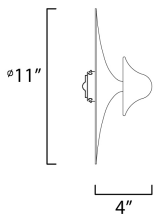

PRODUCT DESCRIPTION

Soft ambient light is cast indirectly off the contoured white reflector by LED cleverly concealed in the Black cup centered on the disc. Light can be directed by adjusting the gimbaled reflector.

MEASUREMENTS

DIMENSION : 11" L x 11" W x 11" H x 4" Ext
 MAX OAH : 5" W x 0.25" H
 HANGING WEIGHT : 2.05 lb

LAMPING

INPUT VOLTAGE : 120V
 LUMENS : 525 Rated (280 Del.)
 BULB : 1 x 7.5W LED PCB Integrated , 8W Total
 BULB INCLUDED : (Integrated)
 DIMMABLE : Triac CL or ELV
 CRI : 90+ CRI
 COLOR_TEMP : 3000K
 LIGHTING_DIRECTION : Omni