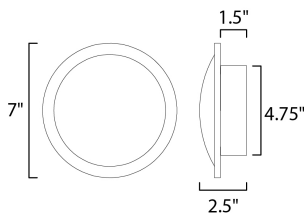

MEASUREMENTS

DIMENSION : 7" W x 7" H x 2.5" Ext
 MAX OAH : 4.75" W x 4.75" H
 CANOPY : 4.75" W x 1.5" H x 4.75" L
 HANGING WEIGHT : 1.76 lb

LAMPING

INPUT VOLTAGE : 120V
 LUMENS : 560 Rated (400 Del.)
 BULB : 1 x 8W LED PCB Integrated , 8W Total
 BULB INCLUDED : (Integrated)
 DIMMABLE : Triac CL
 CRI : 80+ CRI
 COLOR_TEMP : 3000K
 LIGHTING_DIRECTION : Indirect