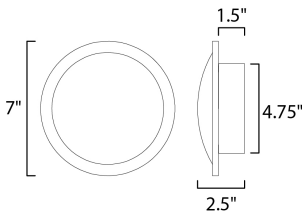

**MEASUREMENTS**

DIMENSION : 7" W x 7" H x 2.5" Ext  
 MAX OAH : 4.75" W x 4.75" H  
 CANOPY : 4.75" W x 1.5" H x 4.75" L  
 HANGING WEIGHT : 1.76 lb

**LAMPING**

INPUT VOLTAGE : 120V  
 LUMENS : 560 Rated (400 Del.)  
 BULB : 1 x 8W LED PCB Integrated , 8W Total  
 BULB INCLUDED : (Integrated)  
 DIMMABLE : Triac CL  
 CRI : 80+ CRI  
 COLOR\_TEMP : 3000K  
 LIGHTING\_DIRECTION : Indirect