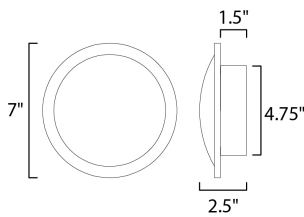

**MEASUREMENTS**

DIMENSION : 7" W x 7" H x 2.5" Ext  
 MAX OAH : 4.75" W x 4.75" H  
 CANOPY : 4.75" W x 1.5" H x 4.75" L  
 HANGING WEIGHT : 1.76 lb

**LAMPING**

INPUT VOLTAGE : 120V  
 LUMENS : 560 Rated (400 Del.)  
 BULB : 1 x 8W LED PCB Integrated , 8W Total  
 BULB INCLUDED : (Integrated)  
 DIMMABLE : Triac CL  
 CRI : 80+ CRI  
 COLOR\_TEMP : 3000K  
 LIGHTING\_DIRECTION : Indirect