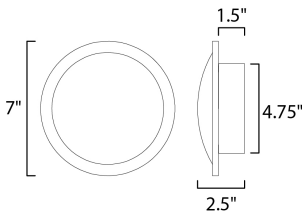

MEASUREMENTS

DIMENSION : 7" W x 7" H x 2.5" Ext
 MAX OAH : 4.75" W x 4.75" H
 CANOPY : 4.75" W x 1.5" H x 4.75" L
 HANGING WEIGHT : 1.76 lb

LAMPING

INPUT VOLTAGE : 120V
 LUMENS : 560 Rated (400 Del.)
 BULB : 1 x 8W LED PCB Integrated , 8W Total
 BULB INCLUDED : (Integrated)
 DIMMABLE : Triac CL
 CRI : 80+ CRI
 COLOR_TEMP : 3000K
 LIGHTING_DIRECTION : Indirect