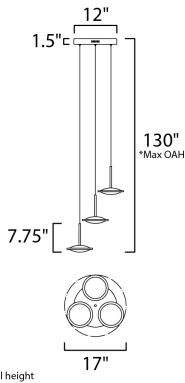

MEASUREMENTS

- DIMENSION : 17" L x 17" W x 7.75" H
- MAX OAH : 130" OAH
- CANOPY : 12" W x 1.5" H x 12" L
- HANGING WEIGHT : 6.16 lb

LAMPING

- INPUT VOLTAGE : 120V
- LUMENS : 1,800 Rated (1,410 Del.)
- BULB : 3 x 8W LED PCB Integrated , 28W Total
- BULB INCLUDED : (Integrated)
- DIMMABLE : Triac CL
- CRI : 80+ CRI
- COLOR_TEMP : 3000K