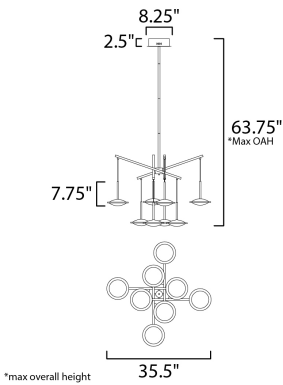

**MEASUREMENTS**

- DIMENSION : 35.5" L x 35.5" W x 7.75" H
- MAX OAH : 63.75" OAH
- CANOPY : 8.25" W x 2.5" H x 8.25" L
- HANGING WEIGHT : 17.16 lb

**LAMPING**

- INPUT VOLTAGE : 120V
- LUMENS : 5,000 Rated (3,730 Del.)
- BULB : 8 x 8W LED PCB Integrated , 74W Total
- BULB INCLUDED : (Integrated)
- DIMMABLE : Triac CL
- CRI : 80+ CRI
- COLOR\_TEMP : 3000K