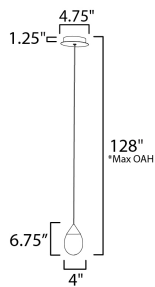

PRODUCT DESCRIPTION

Suspended from slim cords, drops of blown glass encase a recessed LED light source casting light along the thick bottomed glass. Available in Polished Chrome with clear glass or Matte Black with Mirror Smoked Glass, this simple design adds a statement to light.

MEASUREMENTS

DIMENSION : 4" L x 4" W x 6.75" H
 MAX OAH : 128" OAH
 CANOPY : 4.75" W x 1.25" H x 4.75" L
 HANGING WEIGHT : 1.254 lb

LAMPING

INPUT VOLTAGE : 120-277V
 LUMENS : 560 Rated (280 Del.)
 BULB : 1 x 7W LED DC Integrated , 7W Total
 BULB INCLUDED : (Integrated)
 DIMMABLE : Triac CL
 CRI : 90 CRI
 COLOR_TEMP : 3000K