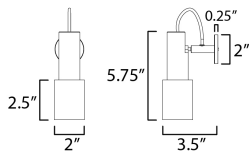

MEASUREMENTS

DIMENSION : 2" W x 5.75" H x 3.5" Ext
 MAX OAH : 2" W x 2" H
 HANGING WEIGHT : 14.55 lb

LAMPING

INPUT VOLTAGE : 24V
 LUMENS : 300 Rated (200 Del.)
 BULB : 1 x 5W LED DC Integrated , 5W Total
 BULB INCLUDED : (Integrated)
 DIMMABLE : Triac or ELV
 CRI : 90 CRI
 COLOR_TEMP : 2700K
 LIGHTING_DIRECTION : Directional