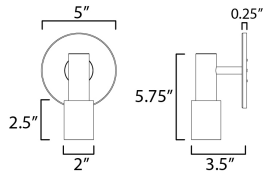

**MEASUREMENTS**

DIMENSION : 5" W x 5.75" H x 3.5" Ext  
 MAX OAH : 5" W x 5" H  
 HANGING WEIGHT : 14.55 lb

**LAMPING**

INPUT VOLTAGE : 120-277V  
 LUMENS : 300 Rated (200 Del.)  
 BULB : 1 x 5W LED DC Integrated , 5W Total  
 BULB INCLUDED : (Integrated)  
 DIMMABLE : Triac or ELV  
 CRI : 90 CRI  
 COLOR\_TEMP : 2700K  
 LIGHTING\_DIRECTION : Directional

**FINISHES OPTION**

-  Black (BK)
-  Gunmetal (GM)

**MATERIAL**

Aluminium, PMMA

**RATINGS**

cETLus  
 Wet Location  
 ADA

**ADDITIONAL**

INSTALL UP/DOWN: Up/Down  
 RATED LIFE 45000 Hours  
 OPERATING TEMPERATURE:  
 -20°C (-4°F), 40°C (104°F)