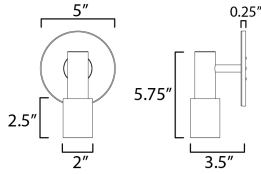

PRODUCT DESCRIPTION

Excellently crafted mini spotlights are ideal for highlighting spaces and providing ambient, articulating light. A knurled section of aluminum tubing meets a larger smooth surfaced aluminum housing. Recessed within this housing is a high powered, low voltage LED light source. Either wire multiple in series or individually to various accessories not provided.

MEASUREMENTS

DIMENSION : 5" W x 5.75" H x 3.5" Ext
 MAX OAH : 5" W x 5" H
 HANGING WEIGHT : 14.55 lb

LAMPING

INPUT VOLTAGE : 120-277V
 LUMENS : 300 Rated (200 Del.)
 BULB : 1 x 5W LED DC Integrated , 5W Total
 BULB INCLUDED : (Integrated)
 DIMMABLE : Triac or ELV
 CRI : 90 CRI
 COLOR_TEMP : 2700K
 LIGHTING_DIRECTION : Directional

FINISHES OPTION

-  Black (BK)
-  Gunmetal (GM)

MATERIAL

Aluminium, PMMA

RATINGS

cETLus
 Wet Location
 ADA

ADDITIONAL

INSTALL UP/DOWN: Up/Down
 RATED LIFE 45000 Hours
 OPERATING TEMPERATURE:
 -20°C (-4°F), 40°C (104°F)