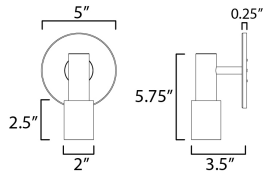

PRODUCT DESCRIPTION

Excellently crafted mini spotlights are ideal for highlighting spaces and providing ambient, articulating light. A knurled section of aluminum tubing meets a larger smooth surfaced aluminum housing. Recessed within this housing is a high powered, low voltage LED light source. Either wire multiple in series or individually to various accessories not provided.

MEASUREMENTS

DIMENSION : 5" W x 5.75" H x 3.5" Ext
 MAX OAH : 5" W x 5" H
 HANGING WEIGHT : 14.55 lb

LAMPING

INPUT VOLTAGE : 120-277V
 LUMENS : 300 Rated (200 Del.)
 BULB : 1 x 5W LED DC Integrated , 5W Total
 BULB INCLUDED : (Integrated)
 DIMMABLE : Triac or ELV
 CRI : 90 CRI
 COLOR_TEMP : 2700K
 LIGHTING_DIRECTION : Directional

FINISHES OPTION

-  Black (BK)
-  Gunmetal (GM)

MATERIAL

Aluminium, PMMA

RATINGS

cETLus
 Wet Location
 ADA

ADDITIONAL

INSTALL UP/DOWN: Up/Down
 RATED LIFE 45000 Hours
 OPERATING TEMPERATURE:
 -20°C (-4°F), 40°C (104°F)