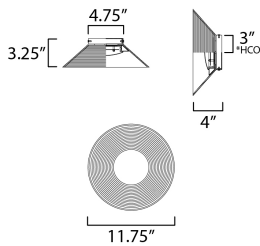

LAMPING

INPUT VOLTAGE : 120V
LUMENS : 1,610 Rated (560 Del.)
BULB : 1 x 21W LED AC Integrated , 21W Total
BULB INCLUDED : (Integrated)
DIMMABLE :
CRI : 90 CRI
COLOR_TEMP : 3000K
LIGHTING_DIRECTION : Omni