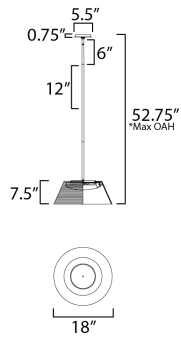

\*max overall height

**MEASUREMENTS**

- DIMENSION : 18" L x 18" W x 7.5" H
- MAX OAH : 52.75" OAH
- CANOPY : 5.5" W x 0.75" H x 5.5" L
- HANGING WEIGHT : 13.89 lb

**LAMPING**

- INPUT VOLTAGE : 120V
- LUMENS : 3,900 Rated (1,260 Del.)
- BULB : 1 x 28W LED AC Integrated , 28W Total
- BULB INCLUDED : (Integrated)
- DIMMABLE :
- CRI : 90 CRI
- COLOR\_TEMP : 3000K