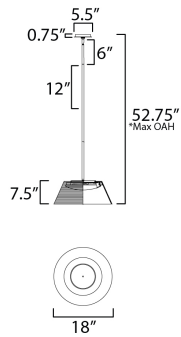

MEASUREMENTS

- DIMENSION : 18" L x 18" W x 7.5" H
- MAX OAH : 52.75" OAH
- CANOPY : 5.5" W x 0.75" H x 5.5" L
- HANGING WEIGHT : 13.89 lb

LAMPING

- INPUT VOLTAGE : 120V
- LUMENS : 3,900 Rated (1,260 Del.)
- BULB : 1 x 28W LED AC Integrated , 28W Total
- BULB INCLUDED : (Integrated)
- DIMMABLE :
- CRI : 90 CRI
- COLOR_TEMP : 3000K