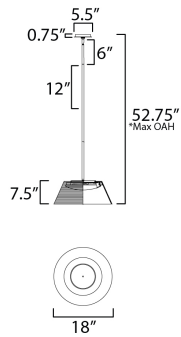

*max overall height

MEASUREMENTS

DIMENSION : 18" L x 18" W x 7.5" H
 MAX OAH : 52.75" OAH
 CANOPY : 5.5" W x 0.75" H x 5.5" L
 HANGING WEIGHT : 13.89 lb

LAMPING

INPUT VOLTAGE : 120V
 LUMENS : 3,900 Rated (1,260 Del.)
 BULB : 1 x 28W LED AC Integrated , 28W Total
 BULB INCLUDED : (Integrated)
 DIMMABLE :
 CRI : 90 CRI
 COLOR_TEMP : 3000K