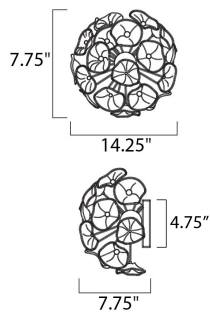

MEASUREMENTS

DIMENSION : 14.25" W x 7.5" H x 7.5" Ext
 MAX OAH : 5" W x 5" H
 CANOPY : 4.75" W x 5" H
 HANGING WEIGHT : 17.6 lb

LAMPING

INPUT VOLTAGE : 120V
 LUMENS : 1,500 Rated
 BULB : 3 x 40W Xenon G9 , 120W Total
 BULB INCLUDED : (Included)
 DIMMABLE : Yes
 COLOR_TEMP : 2900K