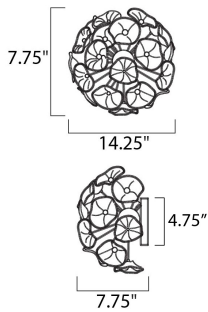

MEASUREMENTS

DIMENSION : 14.25" W x 7.5" H x 7.5" Ext
 MAX OAH : 5" W x 5" H
 CANOPY : 4.75" W x 5" H
 HANGING WEIGHT : 17.6 lb

LAMPING

INPUT VOLTAGE : 120V
 LUMENS : 1,500 Rated
 BULB : 3 x 40W Xenon G9 , 120W Total
 BULB INCLUDED : (Included)
 DIMMABLE : Yes
 COLOR_TEMP : 2900K