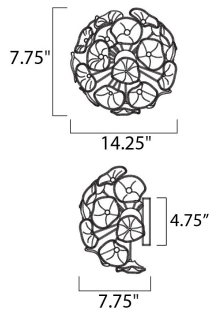

**MEASUREMENTS**

DIMENSION : 14.25" W x 7.5" H x 7.5" Ext  
 MAX OAH : 5" W x 5" H  
 CANOPY : 4.75" W x 5" H  
 HANGING WEIGHT : 17.6 lb

**LAMPING**

INPUT VOLTAGE : 120V  
 LUMENS : 1,500 Rated  
 BULB : 3 x 40W Xenon G9 , 120W Total  
 BULB INCLUDED : (Included)  
 DIMMABLE : Yes  
 COLOR\_TEMP : 2900K