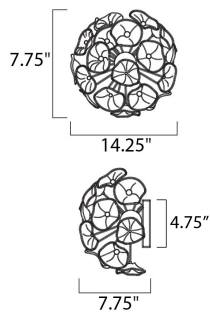

**MEASUREMENTS**

DIMENSION : 14.25" W x 7.5" H x 7.5" Ext  
 MAX OAH : 5" W x 5" H  
 CANOPY : 4.75" W x 5" H  
 HANGING WEIGHT : 17.6 lb

**LAMPING**

INPUT VOLTAGE : 120V  
 LUMENS : 1,500 Rated  
 BULB : 3 x 40W Xenon G9 , 120W Total  
 BULB INCLUDED : (Included)  
 DIMMABLE : Yes  
 COLOR\_TEMP : 2900K