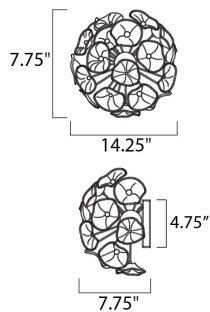

MEASUREMENTS

DIMENSION : 14.25" W x 7.5" H x 7.5" Ext
 MAX OAH : 5" W x 5" H
 CANOPY : 4.75" W x 5" H
 HANGING WEIGHT : 17.6 lb

LAMPING

INPUT VOLTAGE : 120V
 LUMENS : 1,500 Rated
 BULB : 3 x 40W Xenon G9 , 120W Total
 BULB INCLUDED : (Included)
 DIMMABLE : Yes
 COLOR_TEMP : 2900K