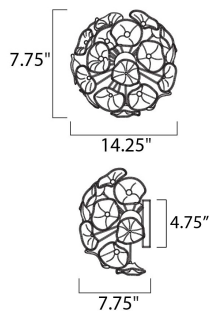

**MEASUREMENTS**

DIMENSION : 14.25" W x 7.5" H x 7.5" Ext  
 MAX OAH : 5" W x 5" H  
 CANOPY : 4.75" W x 5" H  
 HANGING WEIGHT : 17.6 lb

**LAMPING**

INPUT VOLTAGE : 120V  
 LUMENS : 1,500 Rated  
 BULB : 3 x 40W Xenon G9 , 120W Total  
 BULB INCLUDED : (Included)  
 DIMMABLE : Yes  
 COLOR\_TEMP : 2900K